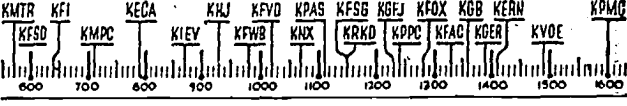

YOUR RADIO TODAY

[Owing to present war conditions changes in the programs listed may be made without notice]

SUNDAY CHURCH SERVICES

1. **7 A.M.**
   KPWB—Ev'ymen's Church.
   KGER—Pentecostal.
   KNX—Air Church.
2. **7:30 A.M.**
   KRKD—Rev. Soutres.
3. **7:45 A.M.**
   KPAS—Kingdom Within.
4. **8 A.M.**
   KGER—Rev. Cochran.
   KFVD—Rev. Salax.
   KNX—Air Church.
   KFAC—Country Church.
5. **8:30 A.M.**
   KPWB—Rescue Mission.
   KPAS—Immanuel Baptist.
   KMTR—W. B. Record.
   KFVD—Church of Christ.
6. **9 A.M.**
   KPCC—Dr. Middlemax.
   KFAC—Liberal Catholic Hr.
7. **9:15 A.M.**
   KGER—March Ahead Time.
8. **9:30 A.M.**
   KPCC—Dr. Woellner.
   KPAS—Immanuel Temple.
9. **10 A.M.**
   KNX—Air Church.
10. **10:15 A.M.**
    KFOX—Independ. Church.
11. **10:30 A.M.**
    KPCC—Church News.
    KFSG—Almee McPherson.
12. **10:45 A.M.**
    KPCC—Church Service.
13. **11 A.M.**
    KPCC—Church Service.
    KFAC—Methodist Church.
    KPAS—Church Open Door.
14. **12 NOON**
    KMTR—St. Brendan Church
15. **12:30 P.M.**
    KHJ—Children's Chapel.
16. **1:30 P.M.**
    KHJ—People's Church.
17. **2 P.M.**
    KPAS—Holliston Methodist.
    KMTR—Lutheran Church.
18. **2:30 P.M.**
    KFOX—Rev. Billy Adams.
19. **3 P.M.**
    KECA—Catholic Hr.
    KFSG—Evangelistic.
    KFOX—Rev. Ivie.
    KNX—Church.
20. **3:30 P.M.**
    KPAS—Church Christ.
    KECA—Church Federation.
21. **4 P.M.**
    KFOX—Locy West.
22. **KGER—Heralds Hope.**
    KPAS—Christian Church.
    KGER—Colonial Tabernacle.
23. **4:30 P.M.**
    KMTR—Bible Treasury.
24. **5 P.M.**
    KPAS—Lincoln Presby. Ch.
25. **5:30 P.M.**
    KGER—Rev. Weber.
26. **6:30 P.M.**
    KFOX—Church God.
    KGFJ—Tabernacle.
    KPAS—Beyond Tomorrow.
27. **7 P.M.**
    KFSG—Almee McPherson.
28. **8 P.M.**
    KMTR—Floyd B. Johnson.
    KGFJ—Bethel Church.
    KPCC—Church Service.
    KFVB—Presbyterian Ch.
    KPAS—Church Open Door.
    KFAC—Methodist Church.
29. **9 P.M.**
    KMTR—Lutheran Church.
30. **9:30 P.M.**
    KFAC—"Glorious Hope."
    KFSG—Wendell St. Clair.
31. **9:45 P.M.**
    KFVB—Pacific Lutheran.
32. **10 P.M.**
    KPAS—Calvary Tabernacle.

ENTERTAINMENT-BY THE HOUR